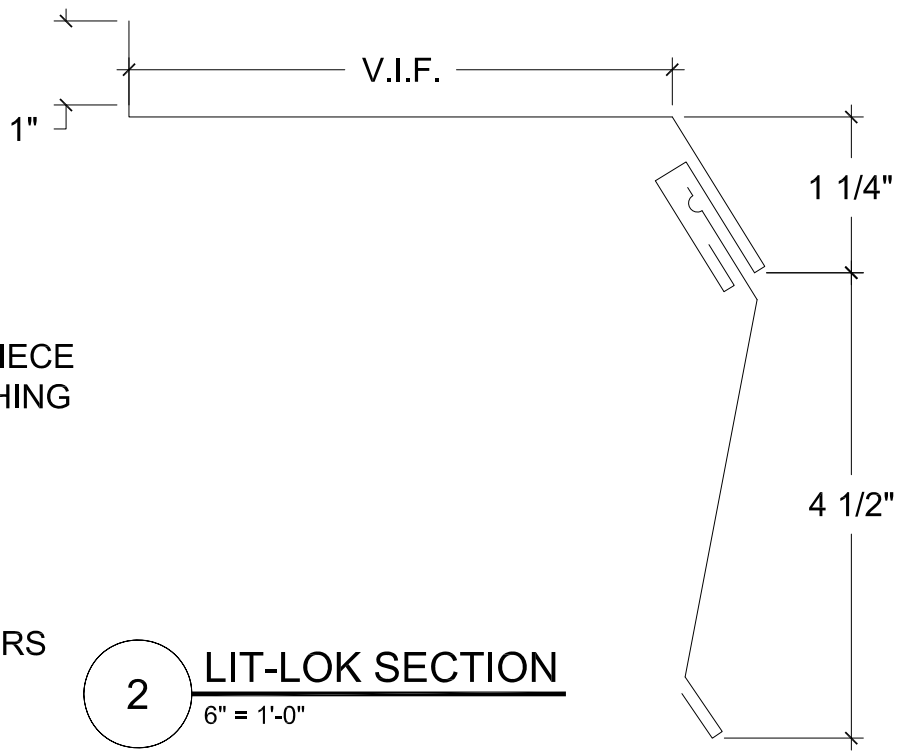

LL-1 LIT-LOK DETAIL
3" = 1'-0"

2 LIT-LOK SECTION
6" = 1'-0"

3 LIT-LOK MITER
NTS

LITSCO
LONG ISLAND TINSMITH SUPPLY CORP.
EST. 1918
76-11 88th STREET, GLENDALE, N.Y. 11385
(718) 846-0400 FAX (718) 846-7803
WWW.LITSCO.COM

Customer		Project / Location	
Date:	Scale:		

Metal Description	
Thickness / Type:	Notes:
Color:	ALL QUANTITIES TO BE VERIFIED IN FIELD BY INSTALLING CONTRACTOR

No.	Revision / Issue	Date
-----	------------------	------