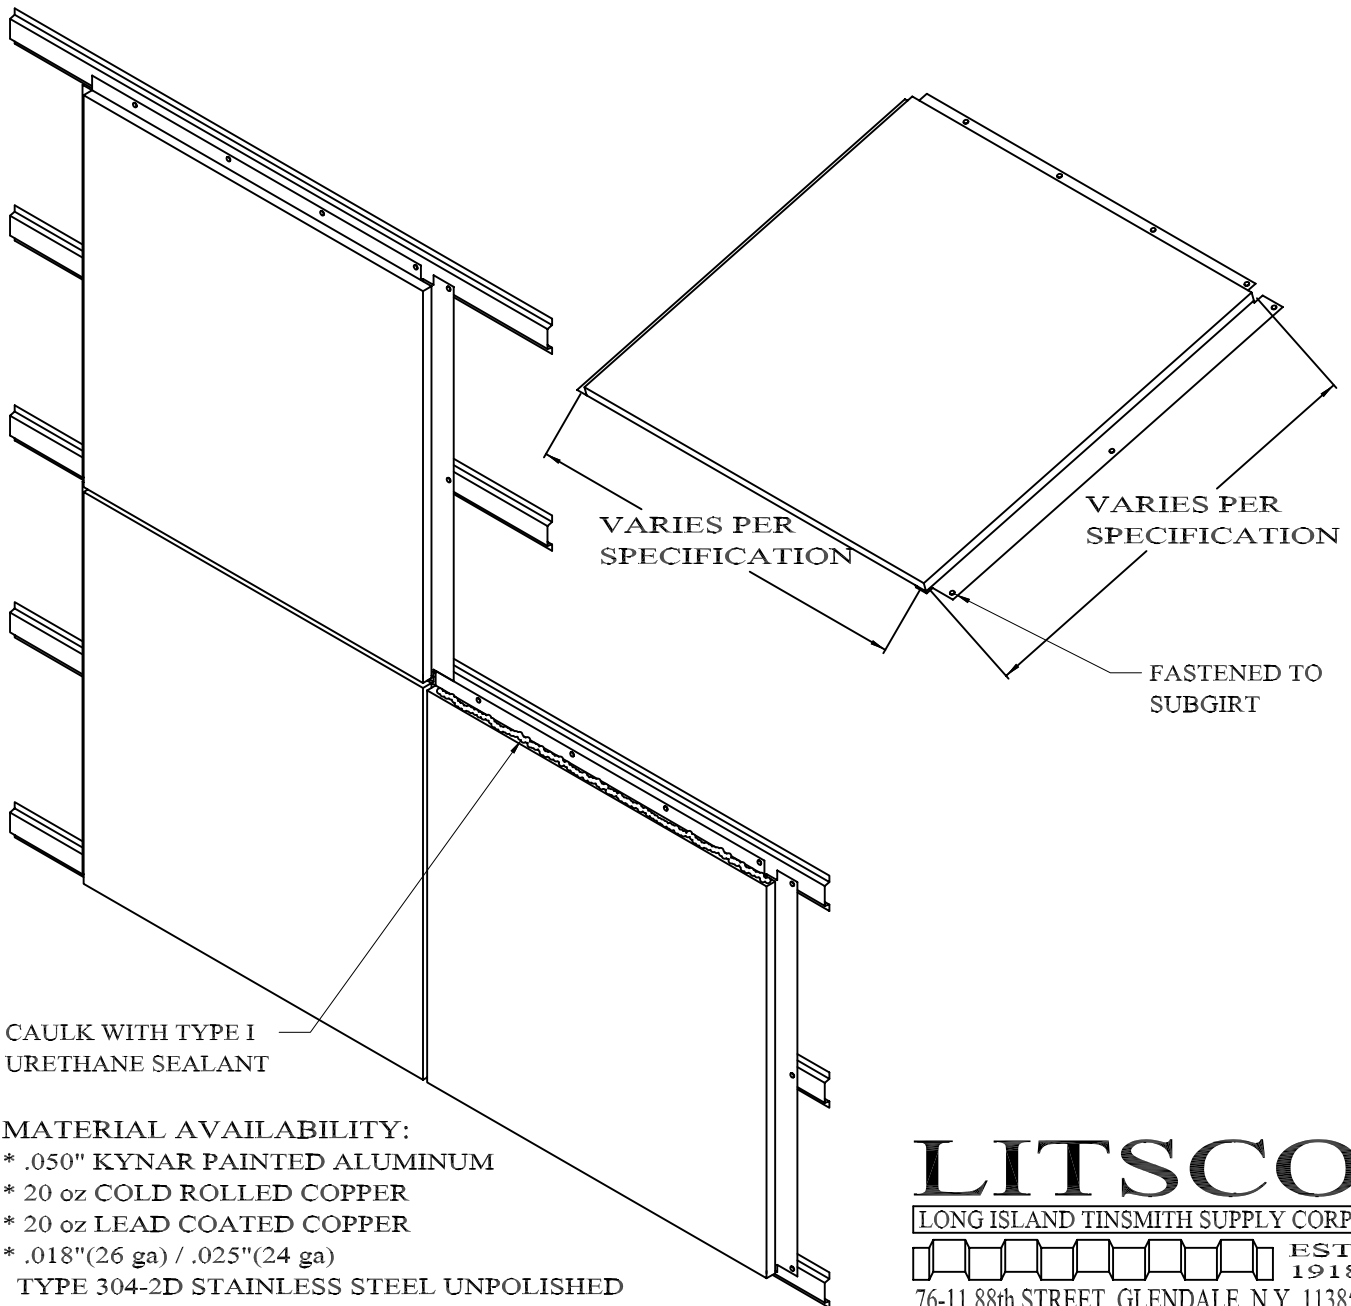

STREAMLINE[®] LOW PROFILE MODULAR SIDING PANELS

MATERIAL AVAILABILITY:

- * .050" KYNAR PAINTED ALUMINUM
- * 20 oz COLD ROLLED COPPER
- * 20 oz LEAD COATED COPPER
- * .018" (26 ga) / .025" (24 ga)
- TYPE 304-2D STAINLESS STEEL UNPOLISHED
- * .018" (26 ga) TERNE COATED STAINLESS STEEL
- * .8mm PRE-WEATHERED ZINC