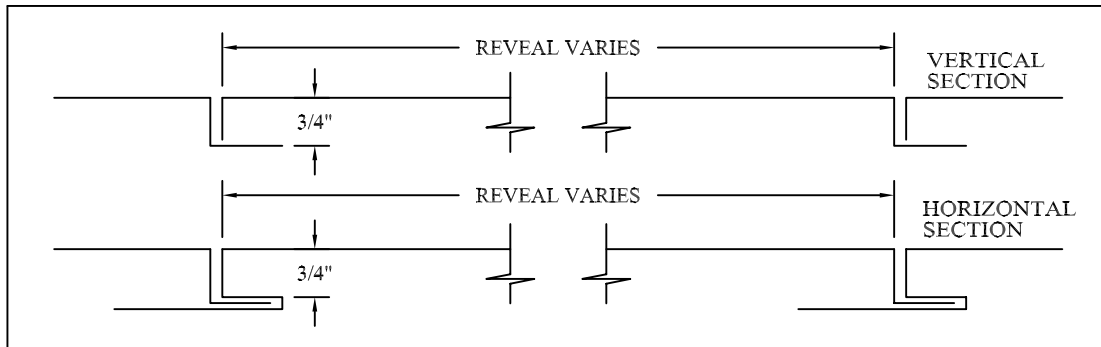

STREAMLINE[®] LOW PROFILE MODULAR SIDING PANELS

MATERIAL AVAILABILITY:

- * .050" KYNAR PAINTED ALUMINUM
- * 20 oz COLD ROLLED COPPER
- * 20 oz LEAD COATED COPPER
- * .018" (26 ga) / .025" (24 ga)
- TYPE 304-2D STAINLESS STEEL UNPOLISHED
- * .018" (26 ga) TERNE COATED STAINLESS STEEL
- * .8mm PRE-WEATHERED ZINC