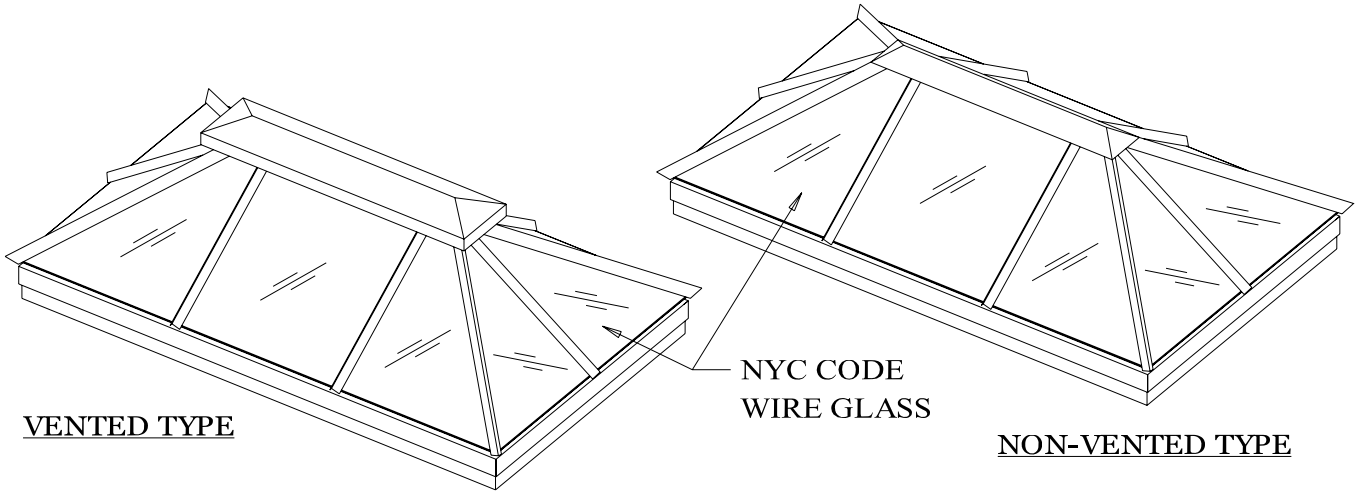

LITSCO SKYLIGHTS

CURB DETAIL

BAR SECTION

RIDGE DETAIL
(VENTED TYPE)

MATERIAL AVAILABILITY:

- * COLD ROLLED COPPER
- * LEAD COATED COPPER

LITSCO

LONG ISLAND TINSMITH SUPPLY CORP.