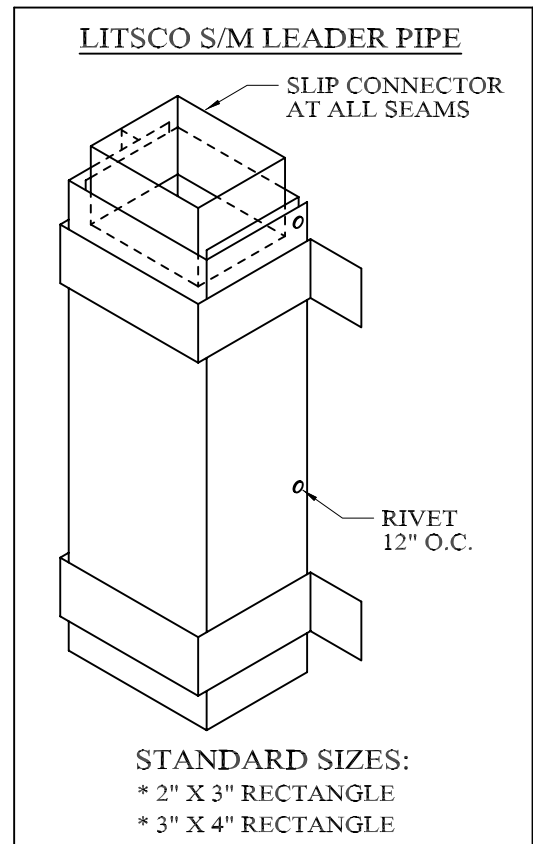

LITSCO STANDARD BOX GUTTERS

MATERIAL AVAILABILITY:

- * .032"/.040"/.050" ALUMINUM
PAINTED FINISHES PER SPECIFICATIONS.
- * 24 ga / 22 ga GALVALUME
PAINTED FINISHES PER SPECIFICATIONS.
- * 16 oz / 20 oz COPPER
- * 26 ga / 24 ga STAINLESS STEEL