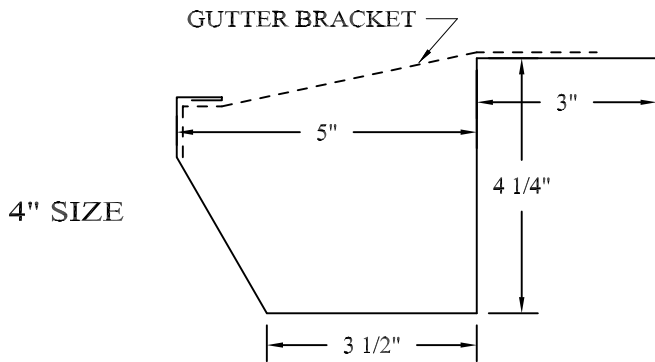

LITSCO STANDARD BOX GUTTERS

MATERIAL AVAILABILITY:

- * .032"/.040"/.050" ALUMINUM
PAINTED FINISHES PER SPECIFICATIONS.
- * 24 ga / 22 ga GALVALUME
PAINTED FINISHES PER SPECIFICATIONS.
- * 16 oz / 20 oz COPPER
- * 26 ga / 24 ga STAINLESS STEEL