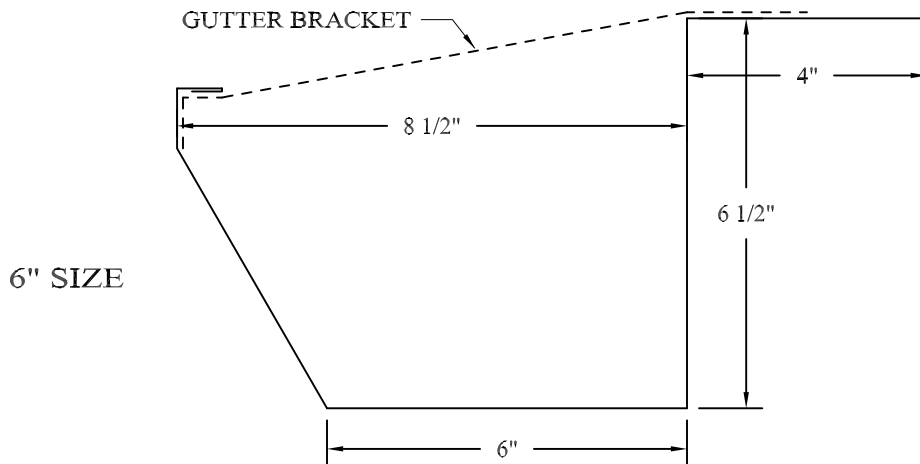

LITSCO STANDARD BOX GUTTERS

MATERIAL AVAILABILITY:

- * .032"/.040"/.050" ALUMINUM
PAINTED FINISHES PER SPECIFICATIONS.
- * 24 ga / 22 ga GALVALUME
PAINTED FINISHES PER SPECIFICATIONS.
- * 16 oz / 20 oz COPPER
- * 26 ga / 24 ga STAINLESS STEEL