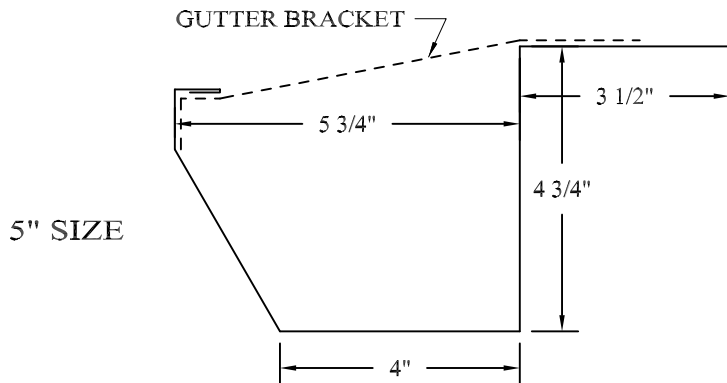

LITSCO STANDARD BOX GUTTERS

MATERIAL AVAILABILITY:

- * .032"/.040"/.050" ALUMINUM
PAINTED FINISHES PER SPECIFICATIONS.
- * 24 ga / 22 ga GALVALUME
PAINTED FINISHES PER SPECIFICATIONS.
- * 16 oz / 20 oz COPPER
- * 26 ga / 24 ga STAINLESS STEEL